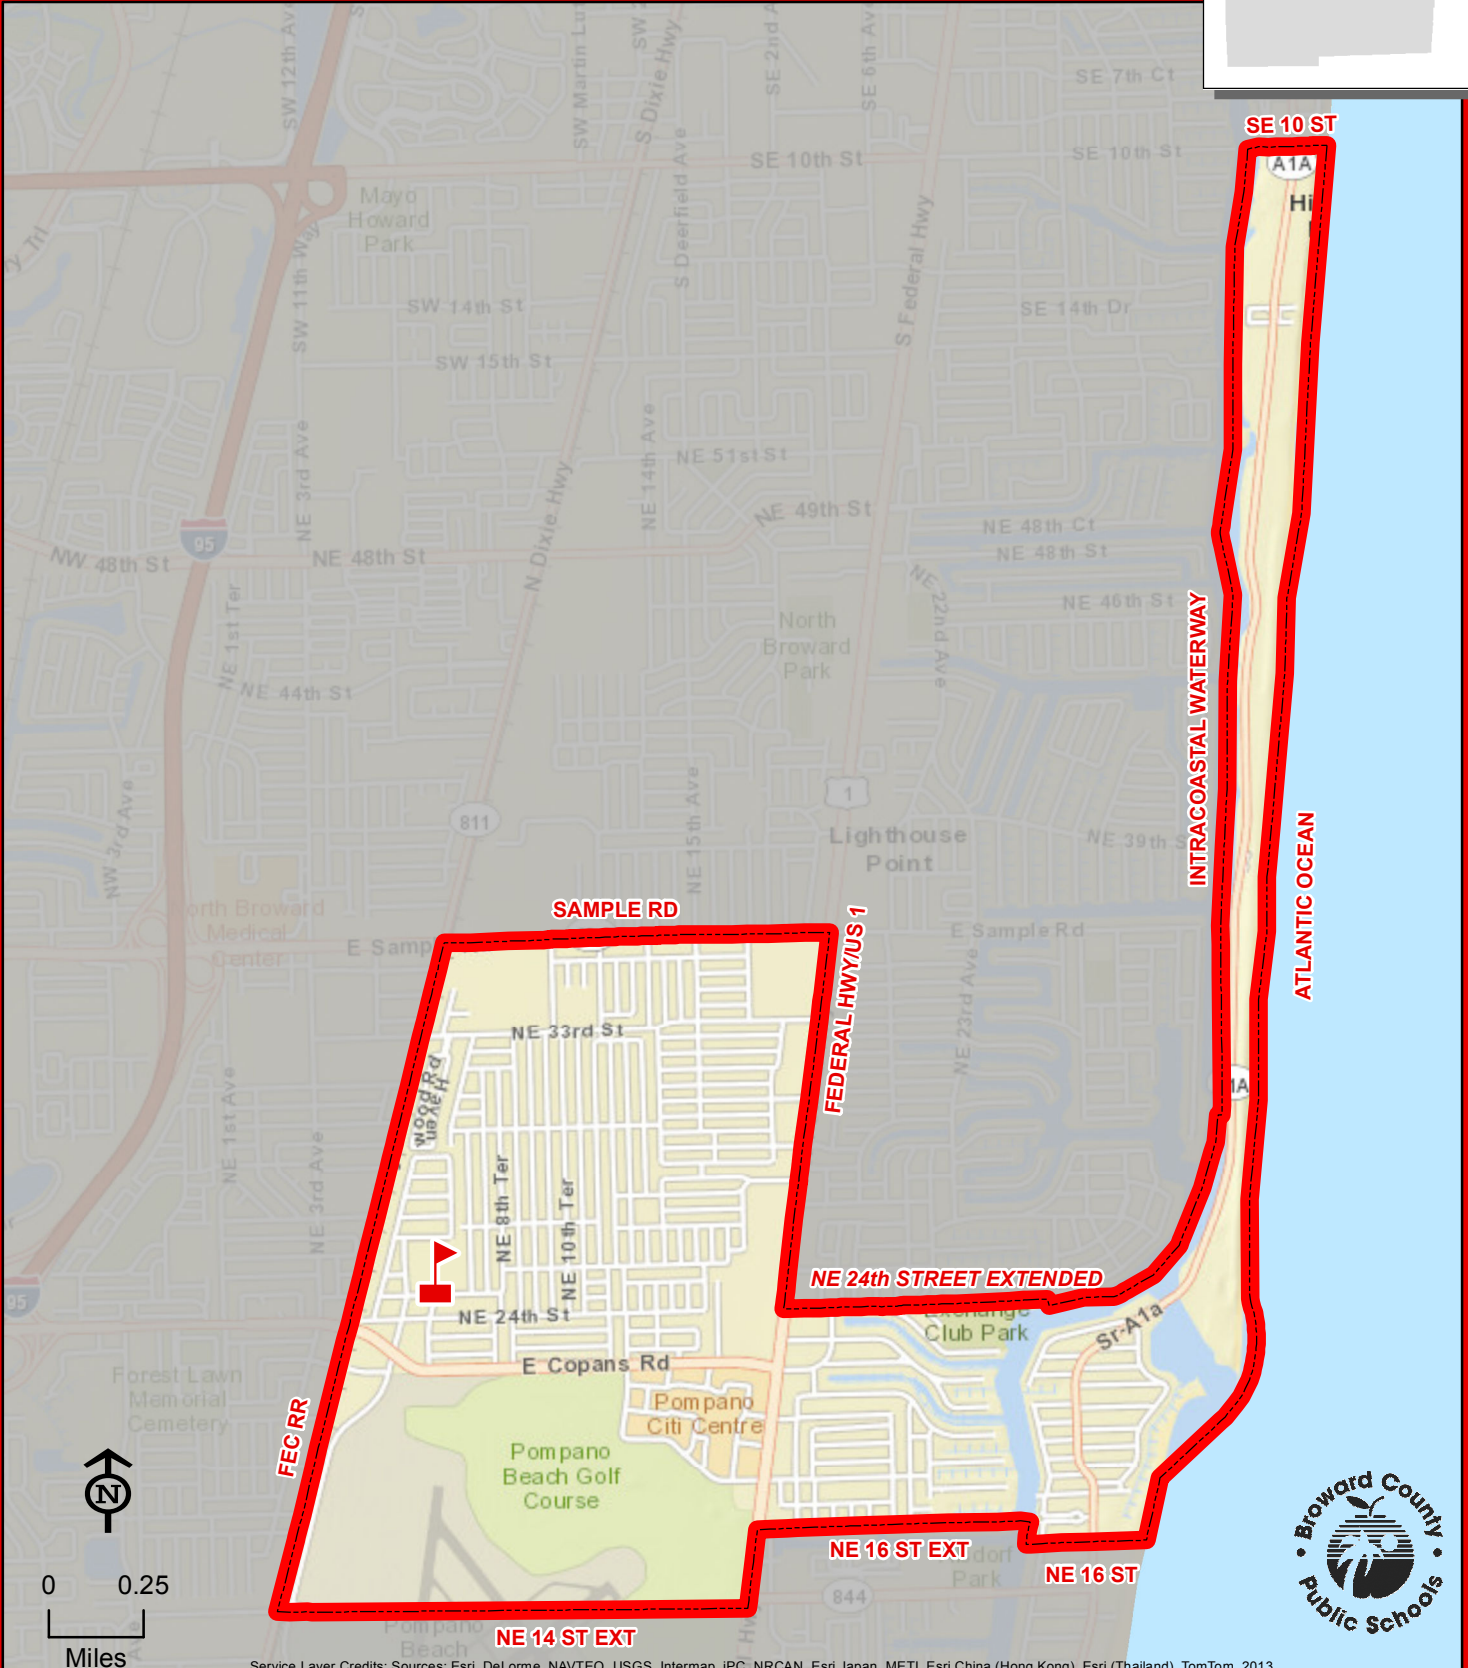

CRESTHAVEN ELEMENTARY SCHOOL

801 NE 25 STREET
POMPANO BEACH, FLORIDA 33064
754-322-6000

CRESTHAVEN

Service Layer Credits: Sources: Esri, DeLorme, NAVTEQ, USGS, Intermap, iPC, NRCAN, Esri Japan, METI, Esri China (Hong Kong), Esri (Thailand), TomTom, 2013

THIS MAP IS FOR CONCEPTUAL PURPOSES ONLY AND SHOULD NOT BE USED FOR LEGAL BOUNDARY DETERMINATIONS